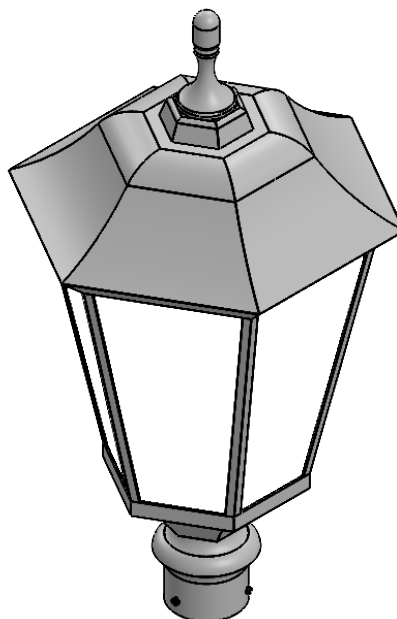

DP1050

LED Lantern Light Fixture with Mogul Socket

Job: _____

Job Site: _____ State: _____ Client Name: _____

Notes: _____ Approvals: _____ Date: _____

- Material:** Cast Aluminum
- Lens:** Frosted Tempered glass
- Recommended Tenon/Pole Size:** 3 inch OD
- Voltage:** 120-277 Volt
- Color Temperature:** 4000 K
- Finish:** Black
- EPA:** 1.2 ft²
- Outdoor Rating:** Wet Location
- Weight:** 11.75 lbs
- Warranty:** 5 years

LED Power Watt	Lumens	Lumens per Watt	HID Equivalent Watt
27	3,900	144	70-100
36	5,400	150	100-150
45	6,800	151	150-175
80	10,800	135	250
100	13,500	135	250-320

Disclaimer: All dimensions and specifications are subject to change without any notice.
 Energy Light, Inc. is not responsible for any claims arising from improper use and/or installation.