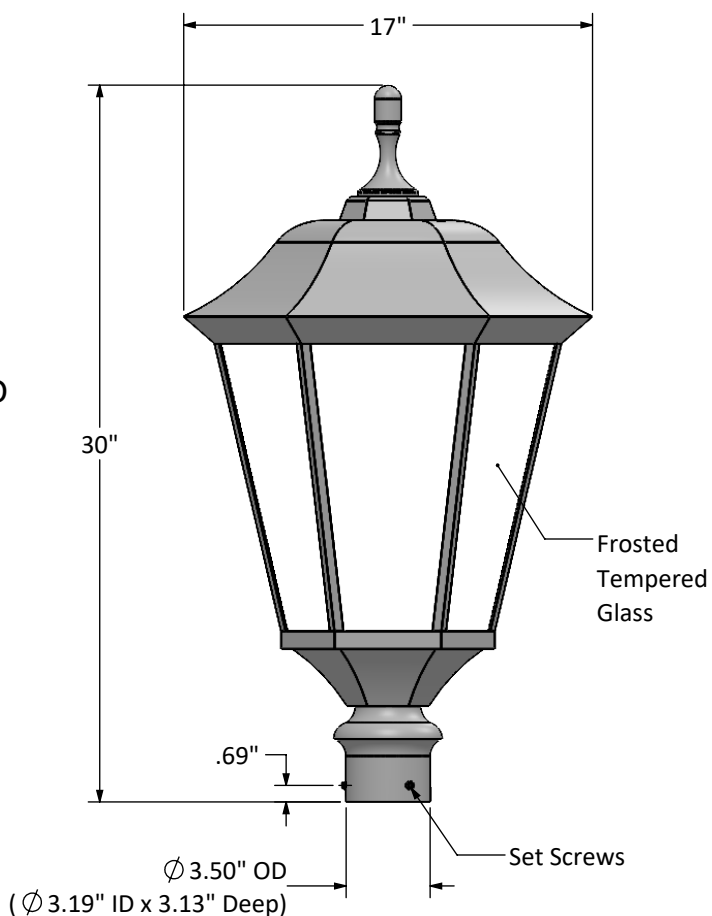

DP1050

LED Lantern Light Fixture with Mogul Socket

Job: _____

Job Site: _____ State: _____ Client Name: _____

Notes: _____ Approvals: _____ Date: _____

- Material:** Cast Aluminum
- Lens:** Frosted Tempered glass
- Recommended Tenon/Pole Size:** 3 inch OD
- Voltage:** 120-277 Volt
- Color Temperature:** 4000 K
- Finish:** Black
- EPA:** 1.2 ft²
- Outdoor Rating:** Wet Location
- Weight:** 11.75 lbs
- Warranty:** 5 years

LED Power Watt	Lumens	Lumens per Watt	HID Equivalent Watt
27	3,900	144	70-100
36	5,400	150	100-150
45	6,800	151	150-175
80	10,800	135	250
100	13,500	135	250-320

Disclaimer: All dimensions and specifications are subject to change without any notice.
 Energy Light, Inc. is not responsible for any claims arising from improper use and/or installation.