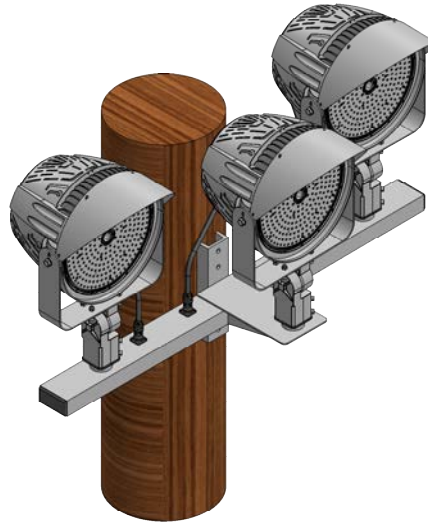

LED Fixture:

Material: Aluminum construction with integrated fins to maximize heat dissipation.

Color: Black

Power: 500 Watts

Lumens: 75,000

Lumens/Watt: 150

Voltage: 120-277 Volt standard.

345-480 Volt option as special order.

Mounting Options:

1. Side Mount Round Poles

2. Side Mount Square Steel Poles

Unique Advantages:

- Bracket is pre-wired and is ready to mount and power-up. Reduces installation labor up to 50%.
- LED lights attach easily to Power bar bracket with a waterproof twist/lock connector.
- Low EPA and wind resistance due our exclusive low profile bracket and light yet powerful LED sports lights.
- Unmatched value includes the entire pre-wired assembly consisting of LED lights, bracket, hardware.
- Mounting versatility allowing Power bar to work on round or square poles made of steel or wood.
- Customization capabilities to suit your needs.

Job: _____

Job Site: _____

State: _____

Client Name: _____

Notes: _____

Approvals: _____

Date: _____

Side Mount
Round
Wood/Steel Pole

Side Mount
Square
Steel Pole

Disclaimer: All dimensions and specifications are subject to change without any notice. Energy Light, Inc. is not responsible for any claims arising from improper loading (what is attached to the light pole), improper use, incorrect foundation design and/or installation.