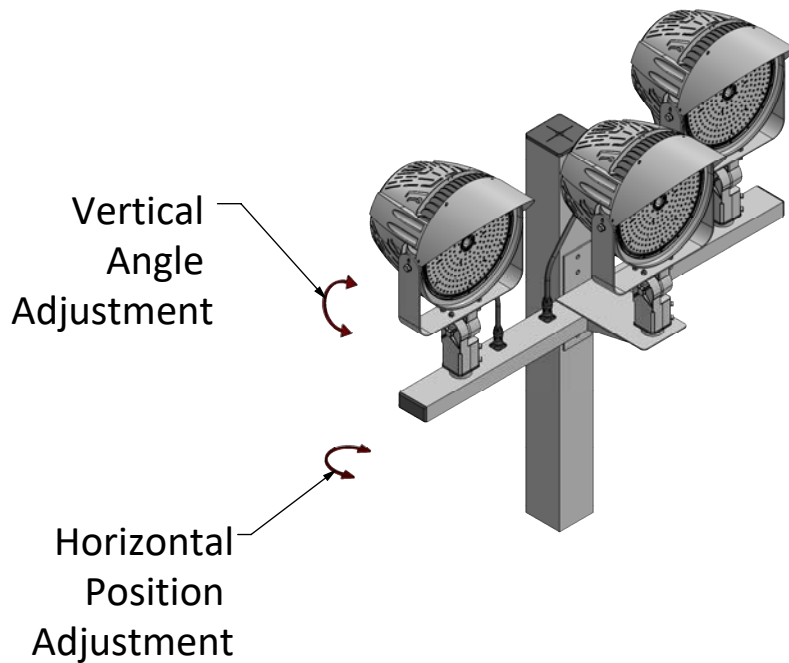

Mounting Options:

1. Side Mount Round Poles

2. Side Mount Square Steel Poles

Unique Advantages:

- Bracket is pre-wired and is ready to mount and power-up. Reduces installation labor up to 50%.
- LED lights attach easily to Power bar bracket with a waterproof twist/lock connector.
- Low EPA and wind resistance due our exclusive low profile bracket and light yet powerful LED sports lights.
- Unmatched value includes the entire pre-wired assembly consisting of LED lights, bracket, hardware.
- Mounting versatility allowing Power bar to work on round or square poles made of steel or wood.
- Customization capabilities to suit your needs.

Job: _____

Job Site: _____

State: _____

Client Name: _____

Notes: _____

Approvals: _____

Date: _____

Side Mount
Round
Wood/Steel Pole

Side Mount
Square
Steel Pole

Disclaimer: All dimensions and specifications are subject to change without any notice. Energy Light, Inc. is not responsible for any claims arising from improper loading (what is attached to the light pole), improper use, incorrect foundation design and/or installation.