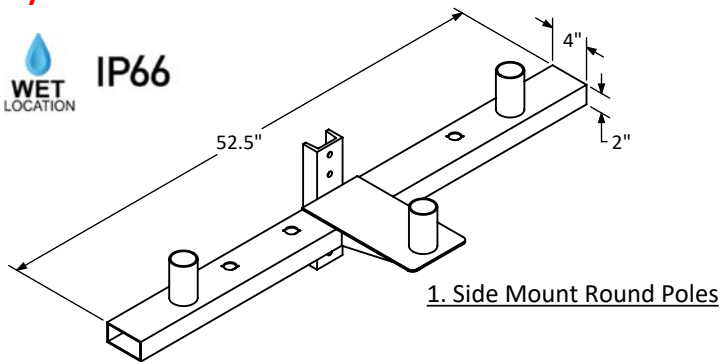

PWR225

225,000 Lumen Power Bar Sports Light Package

Job: _____
Job Site: _____ State: _____ Client Name: _____
Notes: _____ Approvals: _____ Date: _____

Sports Light Package Includes:

One (1) Exclusive Power Bar Bracket with
Three (3) 75,000 Lumen LED Lights and Visors.
Power Bar Sports Lights Package ships pre-wired and ready to mount.
Easy installation or replacement with EZ twist/lock connectors.

LED Fixture:

Material: Aluminum construction with integrated fins to maximize heat dissipation.

Color: Black

Power: 500 Watts

Lumens: 75,000

Lumens/Watt: 150

Voltage: 120-277 Volt standard.

345-480 Volt option as special order.

Amps: 4.17 @ 120V/1.81 @ 277V

Color Temperature: 5000K

Beam Angle: 45°

Dimming: 0-10V Dimming Capable.

Dimming control not provided (field install).

IP Rating: IP66

UL Listed: Yes

Life Expectancy: 50,000 hours

Weight: 25 lbs (Each)

Total Power: 1500 Watts

Total Lumens: 75,000 x 3=225,000

Total Amps: 12.51 @120V / 5.43 @277V

Power bar bracket:

The power bar bracket is designed and made in the USA from high quality structural steel.

Finish: Black Powder Coat

Weight: 32 lbs

Total weight: 107 lbs

Max EPA (per AASHTO LRFDLTS-1) :

6.04 ft² with 180 mph wind speed (Including Bracket)

Warranty: 5 Years

**Plug & Go
Pre-wired
Turnkey System**

Mounting Options:

Unique Advantages: