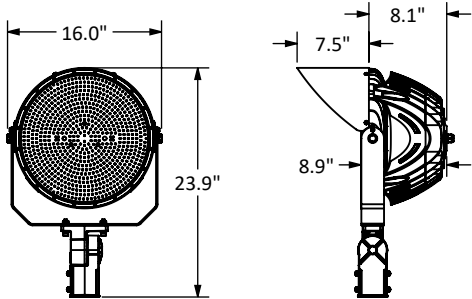

PWR225

225,000 Lumen Power Bar Sports Light Package

Job: _____
Job Site: _____ State: _____ Client Name: _____
Notes: _____ Approvals: _____ Date: _____

Sports Light Package Includes:

One (1) Exclusive Power Bar Bracket with
Three (3) 75,000 Lumen LED Lights and Visors.
Power Bar Sports Lights Package ships pre-wired and ready to mount.
Easy installation or replacement with EZ twist/lock connectors.

LED Fixture:

Material: Aluminum construction with integrated fins to maximize heat dissipation.

Color: Black

Power: 500 Watts

Lumens: 75,000

Lumens/Watt: 150

Voltage: 120-277 Volt standard.

345-480 Volt option as special order.

Amps: 4.17 @ 120V/1.81 @ 277V

Color Temperature: 5000K

Beam Angle: 45°

Dimming: 0-10V Dimming Capable.

Dimming control not provided (field install).

IP Rating: IP66

UL Listed: Yes

Life Expectancy: 50,000 hours

Weight: 25 lbs (Each)

Total Power: 1500 Watts

Total Lumens: 75,000 x 3=225,000

Total Amps: 12.51 @120V / 5.43 @277V

Power bar bracket:

The power bar bracket is designed and made in the USA from high quality structural steel.

Finish: Black Powder Coat

Weight: 32 lbs

Total weight: 107 lbs

Max EPA (per AASHTO LRFDLTS-1) :

6.04 ft² with 180 mph wind speed (Including Bracket)

Warranty: 5 Years

**Plug & Go
Pre-wired
Turnkey System**

Mounting Options: