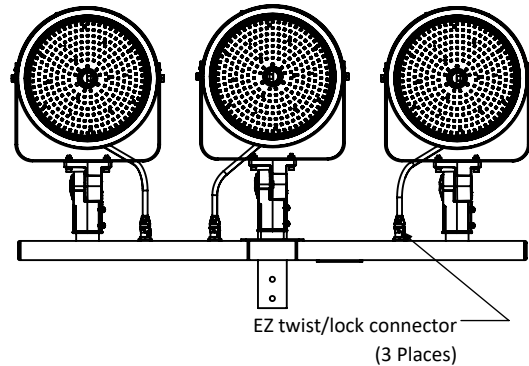

PWR225

225,000 Lumen Power Bar Sports Light Package

Job: _____
Job Site: _____ State: _____ Client Name: _____
Notes: _____ Approvals: _____ Date: _____

Sports Light Package Includes:

One (1) Exclusive Power Bar Bracket with
Three (3) 75,000 Lumen LED Lights and Visors.
Power Bar Sports Lights Package ships pre-wired and ready to mount.
Easy installation or replacement with EZ twist/lock connectors.

LED Fixture:

Material: Aluminum construction with integrated fins to maximize heat dissipation.

Color: Black

Power: 500 Watts

Lumens: 75,000

Lumens/Watt: 150

Voltage: 120-277 Volt standard.

345-480 Volt option as special order.

Amps: 4.17 @ 120V/1.81 @ 277V

Color Temperature: 5000K

Beam Angle: 45°

Dimming: 0-10V Dimming Capable.

Dimming control not provided (field install).

IP Rating: IP66

UL Listed: Yes

Life Expectancy: 50,000 hours

Weight: 25 lbs (Each)

Total Power: 1500 Watts

Total Lumens: 75,000 x 3=225,000

Total Amps: 12.51 @120V / 5.43 @277V

Power bar bracket:

The power bar bracket is designed and made in the USA from high quality structural steel.

Finish: Black Powder Coat

Weight: 32 lbs

Total weight: 107 lbs

Max EPA (per AASHTO LRFDLTS-1) :

6.04 ft² with 180 mph wind speed (Including Bracket)

Warranty: 5 Years

**Plug & Go
Pre-wired
Turnkey System**

Mounting Options: