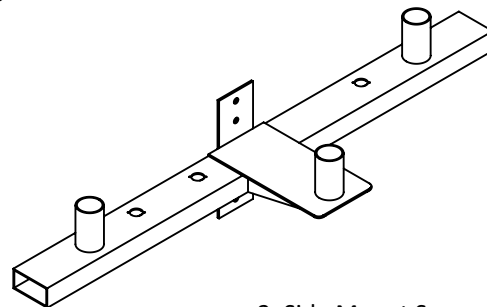

Weight: 25 lbs (Each)

Total Power: 1500 Watts

Total Lumens: 75,000 x 3=225,000

Total Amps: 12.51 @120V / 5.43 @277V

Power bar bracket:

The power bar bracket is designed and made in the USA from high quality structural steel.

Mounting Options:

1. Side Mount Round Poles

2. Side Mount Square Steel Poles

Unique Advantages:

- Bracket is pre-wired and is ready to mount and power-up. Reduces installation labor up to 50%.
- LED lights attach easily to Power bar bracket with a waterproof twist/lock connector.
- Low EPA and wind resistance due our exclusive low profile bracket and light yet powerful LED sports lights.
- Unmatched value includes the entire pre-wired assembly consisting of LED lights, bracket, hardware.
- Mounting versatility allowing Power bar to work on round or square poles made of steel or wood.
- Customization capabilities to suit your needs.