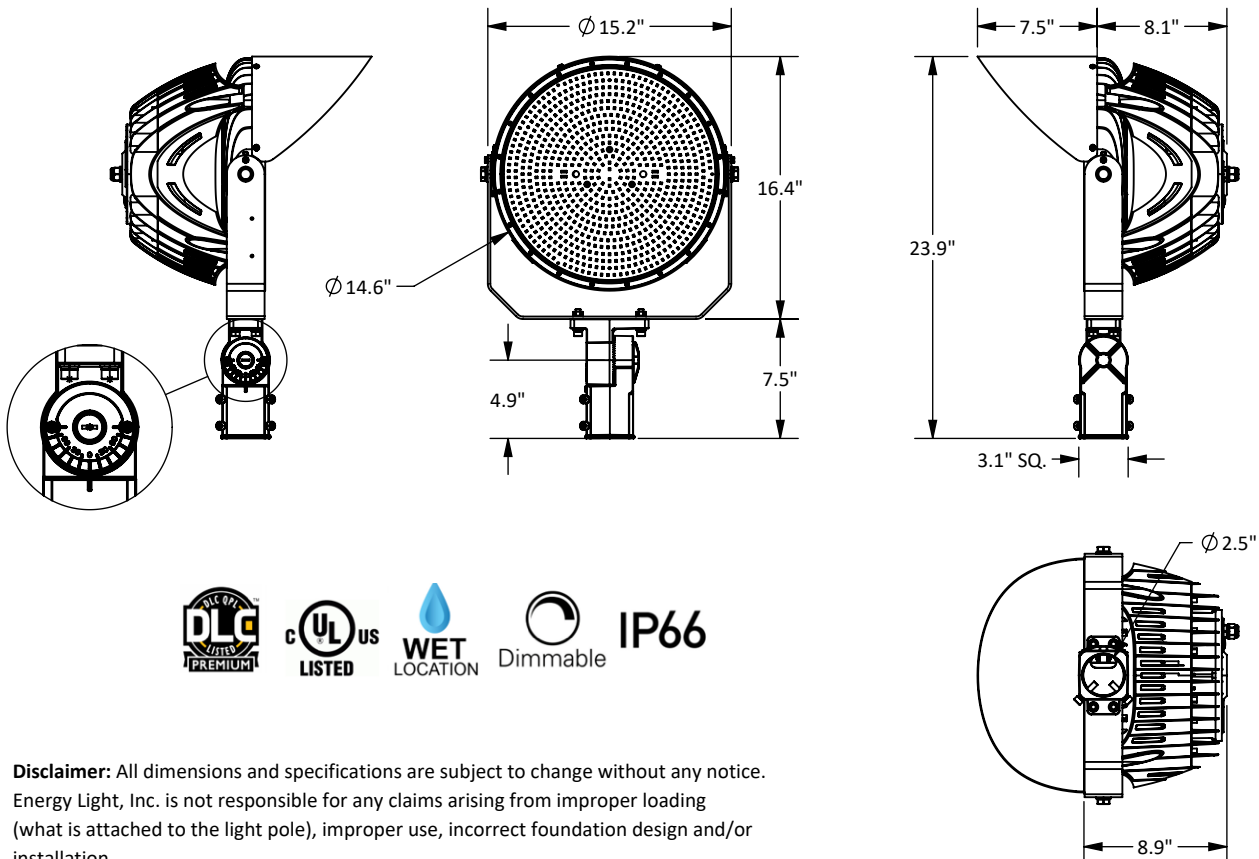

POWER500-SF

500 Watt High Power LED Sports Light with Slip Fitter

Job: _____
Job Site: _____ State: _____ Client Name: _____
Notes: _____ Approvals: _____ Date: _____

Material: Aluminum construction with integrated fins to maximize heat dissipation

Color: Black

Power: 500 Watts

Lumens: 75,000

Lumens/Watt: 150

Voltage: 120-277 Volt standard

480 Volt option as special order

Amps: 4.17 @ 120V/ 1.81 @ 277V

Surge Protection: 10 KV

Color Temperature: 5000K

Beam Angle: 45°

CRI: 70

Dimming: 0-10V Dimming Capable.

Dimming control not provided (field install).

EPA: 1.28 ft²

IP Rating: IP66

Life Expectancy: 100,000 Hours

Warranty: 5 Years

Weight: 25 lbs

IP66

Disclaimer: All dimensions and specifications are subject to change without any notice. Energy Light, Inc. is not responsible for any claims arising from improper loading (what is attached to the light pole), improper use, incorrect foundation design and/or installation.