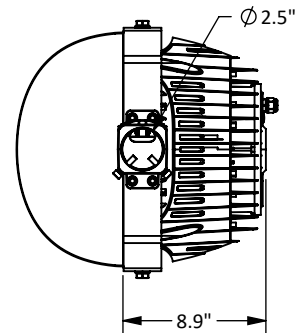

POWER500-SF

500 Watt High Power LED Sports Light with Slip Fitter

Job: _____
Job Site: _____ State: _____ Client Name: _____
Notes: _____ Approvals: _____ Date: _____

Material: Aluminum construction with integrated fins to maximize heat dissipation

Warranty: 5 Years

Weight: 25 lbs

IP66

Disclaimer: All dimensions and specifications are subject to change without any notice. Energy Light, Inc. is not responsible for any claims arising from improper loading (what is attached to the light pole), improper use, incorrect foundation design and/or installation.