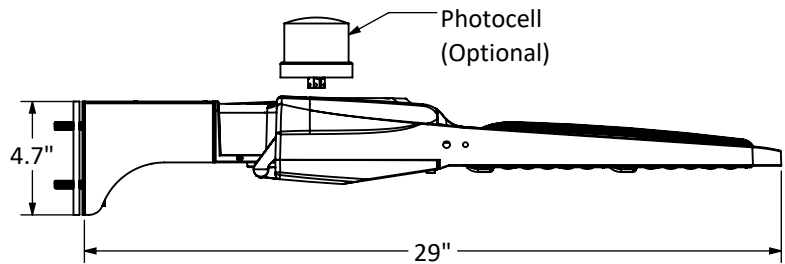

## 185/240/300 Watt Selectable Wattage & Color Temperature LED Area Light

Job: \_\_\_\_\_  
 Job Site: \_\_\_\_\_ State: \_\_\_\_\_ Client Name: \_\_\_\_\_  
 Notes: \_\_\_\_\_ Approvals: \_\_\_\_\_ Date: \_\_\_\_\_

**Material:** Aluminum construction with integrated fins to maximize heat dissipation.  
**Color:** Dark Bronze.  
**Preset Power:** 300 Watts  
**Voltage:** 120-277 Volt standard.  
**Preset Color Temperature:** 5000K  
**Light Distribution:** Type 3 standard.  
 Type 4 and Type 5 options as special order.  
**Photocell:** Photocell is optional.  
**Dimming:** 0-10V Dimming Capable.  
 Dimming control not provided (field install).  
**ETL Listing:** ETL Listed for Wet Locations.  
**DLC Listing:** DLC Premium.  
**IP Rating:** IP65  
**EPA Rating:** 0.55  
**Warranty:** 5 Years.  
**Weight:** 16 lbs.