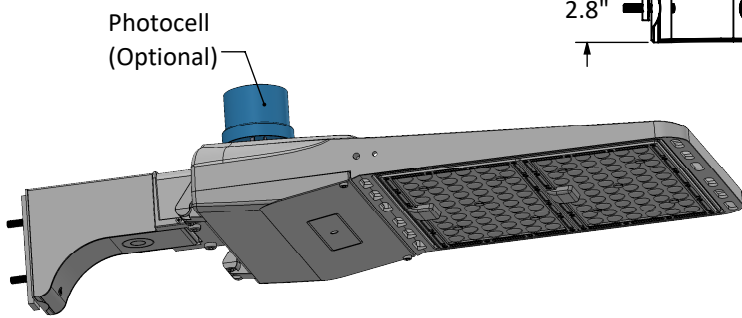

## 185/240/300 Watt Selectable Wattage & Color Temperature LED Area Light

Job: \_\_\_\_\_  
 Job Site: \_\_\_\_\_ State: \_\_\_\_\_ Client Name: \_\_\_\_\_  
 Notes: \_\_\_\_\_ Approvals: \_\_\_\_\_ Date: \_\_\_\_\_

**Material:** Aluminum construction with integrated fins to maximize heat dissipation.  
**Color:** Dark Bronze.  
**Preset Power:** 300 Watts  
**Voltage:** 120-277 Volt standard.  
**Preset Color Temperature:** 5000K  
**Light Distribution:** Type 3 standard.  
 Type 4 and Type 5 options as special order.  
**Photocell:** Photocell is optional.  
**Dimming:** 0-10V Dimming Capable.  
 Dimming control not provided (field install).  
**ETL Listing:** ETL Listed for Wet Locations.  
**DLC Listing:** DLC Premium.  
**IP Rating:** IP65  
**EPA Rating:** 0.55  
**Warranty:** 5 Years.  
**Weight:** 16 lbs.