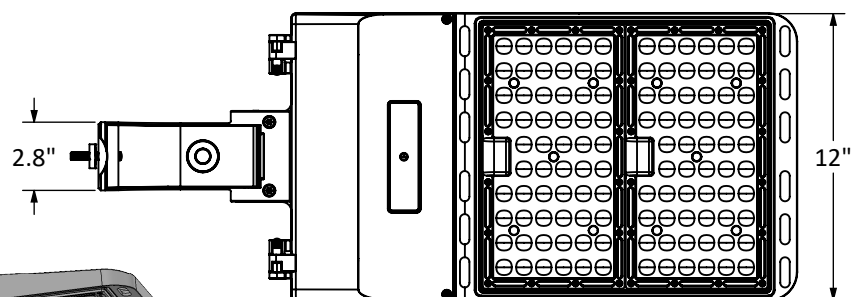

## 185/240/300 Watt Selectable Wattage & Color Temperature LED Area Light

Job: \_\_\_\_\_  
 Job Site: \_\_\_\_\_ State: \_\_\_\_\_ Client Name: \_\_\_\_\_  
 Notes: \_\_\_\_\_ Approvals: \_\_\_\_\_ Date: \_\_\_\_\_

**Material:** Aluminum construction with integrated fins to maximize heat dissipation.  
**Color:** Dark Bronze.  
**Preset Power:** 300 Watts  
**Voltage:** 120-277 Volt standard.  
**Preset Color Temperature:** 5000K  
**Light Distribution:** Type 3 standard.  
 Type 4 and Type 5 options as special order.  
**Photocell:** Photocell is optional.  
**Dimming:** 0-10V Dimming Capable.  
 Dimming control not provided (field install).  
**ETL Listing:** ETL Listed for Wet Locations.  
**DLC Listing:** DLC Premium.  
**IP Rating:** IP65  
**EPA Rating:** 0.55  
**Warranty:** 5 Years.  
**Weight:** 16 lbs.