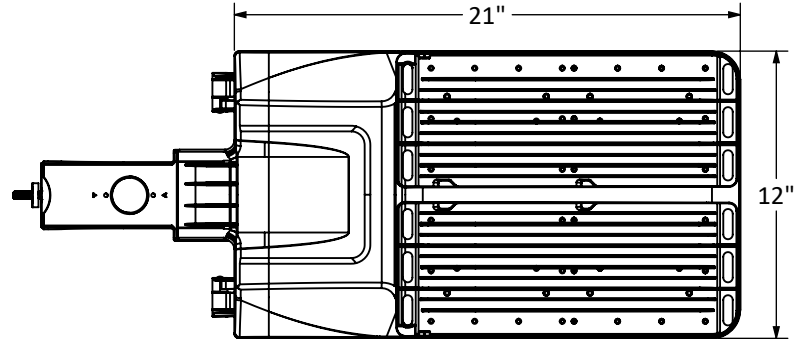

## 185/240/300 Watt Selectable Wattage & Color Temperature LED Area Light

Job: \_\_\_\_\_  
 Job Site: \_\_\_\_\_ State: \_\_\_\_\_ Client Name: \_\_\_\_\_  
 Notes: \_\_\_\_\_ Approvals: \_\_\_\_\_ Date: \_\_\_\_\_

**Material:** Aluminum construction with integrated fins to maximize heat dissipation.  
**Color:** Dark Bronze.  
**Preset Power:** 300 Watts  
**Voltage:** 120-277 Volt standard.  
**Preset Color Temperature:** 5000K  
**Light Distribution:** Type 3 standard.  
 Type 4 and Type 5 options as special order.  
**Photocell:** Photocell is optional.  
**Dimming:** 0-10V Dimming Capable.  
 Dimming control not provided (field install).  
**ETL Listing:** ETL Listed for Wet Locations.  
**DLC Listing:** DLC Premium.  
**IP Rating:** IP65  
**EPA Rating:** 0.55  
**Warranty:** 5 Years.  
**Weight:** 16 lbs.