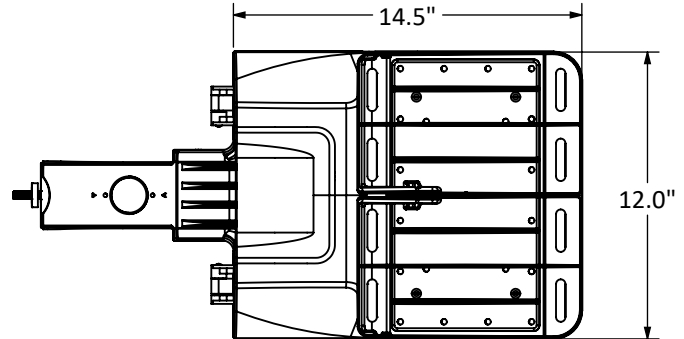

## 100/150/185 Watt Selectable Wattage & Color Temperature LED Area Light

Job: \_\_\_\_\_  
 Job Site: \_\_\_\_\_ State: \_\_\_\_\_ Client Name: \_\_\_\_\_  
 Notes: \_\_\_\_\_ Approvals: \_\_\_\_\_ Date: \_\_\_\_\_

**Material:** Aluminum construction with integrated fins to maximize heat dissipation.  
**Color:** Dark Bronze.  
**Preset Power:** 150 Watts  
**Voltage:** 120-277 Volt standard.  
**Preset Color Temperature:** 5000K  
**Light Distribution:** Type 3 standard.  
 Type 4 and Type 5 options as special order.  
**Photocell:** Photocell is optional.  
**Dimming:** 0-10V Dimming Capable.  
 Dimming control not provided (field install).  
**ETL Listing:** ETL Listed for Wet Locations.  
**DLC Listing:** DLC Premium.  
**IP Rating:** IP65  
**EPA Rating:** 0.55  
**Warranty:** 5 Years.  
**Weight:** 10 lbs.