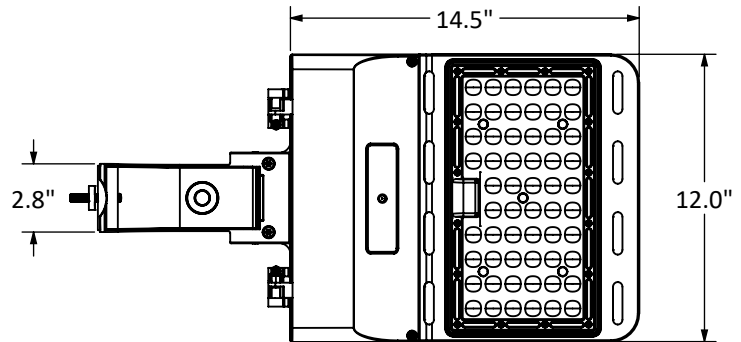

## 100/150/185 Watt Selectable Wattage & Color Temperature LED Area Light

Job: \_\_\_\_\_  
 Job Site: \_\_\_\_\_ State: \_\_\_\_\_ Client Name: \_\_\_\_\_  
 Notes: \_\_\_\_\_ Approvals: \_\_\_\_\_ Date: \_\_\_\_\_

**Material:** Aluminum construction with integrated fins to maximize heat dissipation.  
**Color:** Dark Bronze.  
**Preset Power:** 150 Watts  
**Voltage:** 120-277 Volt standard.  
**Preset Color Temperature:** 5000K  
**Light Distribution:** Type 3 standard.  
 Type 4 and Type 5 options as special order.  
**Photocell:** Photocell is optional.  
**Dimming:** 0-10V Dimming Capable.  
 Dimming control not provided (field install).  
**ETL Listing:** ETL Listed for Wet Locations.  
**DLC Listing:** DLC Premium.  
**IP Rating:** IP65  
**EPA Rating:** 0.55  
**Warranty:** 5 Years.  
**Weight:** 10 lbs.