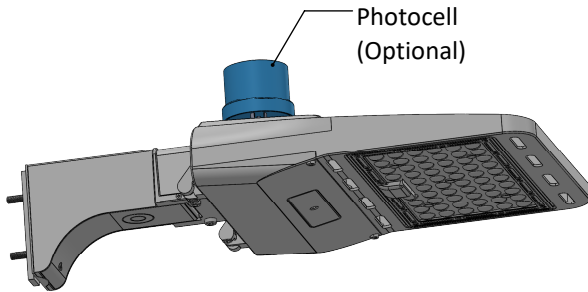

## 100/150/185 Watt Selectable Wattage & Color Temperature LED Area Light

Job: \_\_\_\_\_  
 Job Site: \_\_\_\_\_ State: \_\_\_\_\_ Client Name: \_\_\_\_\_  
 Notes: \_\_\_\_\_ Approvals: \_\_\_\_\_ Date: \_\_\_\_\_

**Material:** Aluminum construction with integrated fins to maximize heat dissipation.  
**Color:** Dark Bronze.  
**Preset Power:** 150 Watts  
**Voltage:** 120-277 Volt standard.  
**Preset Color Temperature:** 5000K  
**Light Distribution:** Type 3 standard.  
 Type 4 and Type 5 options as special order.  
**Photocell:** Photocell is optional.  
**Dimming:** 0-10V Dimming Capable.  
 Dimming control not provided (field install).  
**ETL Listing:** ETL Listed for Wet Locations.  
**DLC Listing:** DLC Premium.  
**IP Rating:** IP65  
**EPA Rating:** 0.55  
**Warranty:** 5 Years.  
**Weight:** 10 lbs.