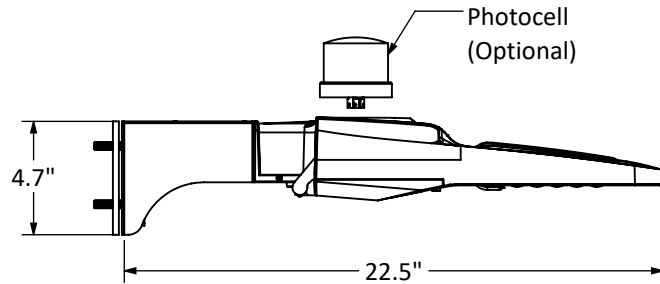

**Material:** Aluminum construction with integrated fins to maximize heat dissipation.  
**Color:** Dark Bronze.  
**Preset Power:** 150 Watts  
**Voltage:** 120-277 Volt standard.  
**Preset Color Temperature:** 5000K  
**Light Distribution:** Type 3 standard.  
 Type 4 and Type 5 options as special order.  
**Photocell:** Photocell is optional.  
**Dimming:** 0-10V Dimming Capable.  
 Dimming control not provided (field install).  
**ETL Listing:** ETL Listed for Wet Locations.  
**DLC Listing:** DLC Premium.  
**IP Rating:** IP65  
**EPA Rating:** 0.55  
**Warranty:** 5 Years.  
**Weight:** 10 lbs.